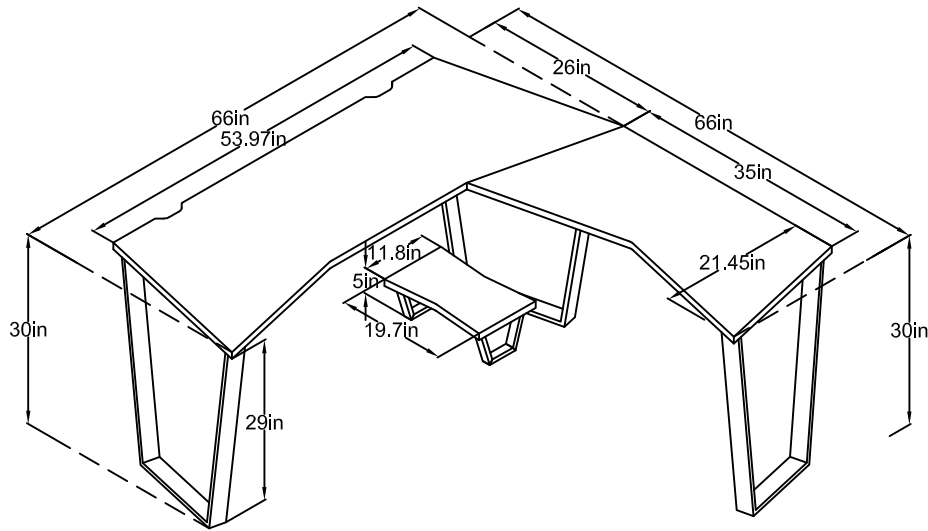

# 3068872COM -Genesis L Desk with CPU Stand Cosmo Black Paint / Gunmetal

Wood Breakdown:  
MDF 75%, PB .%

Total storage: ---cubic feet

Overall Product Size:

66" W × 66" D × 30" H

167.6cm W × 167.6cm D × 76.2cm H

Maximum Weight Capacities  
Unit Weight: 97.24 lbs. (44.2kg)