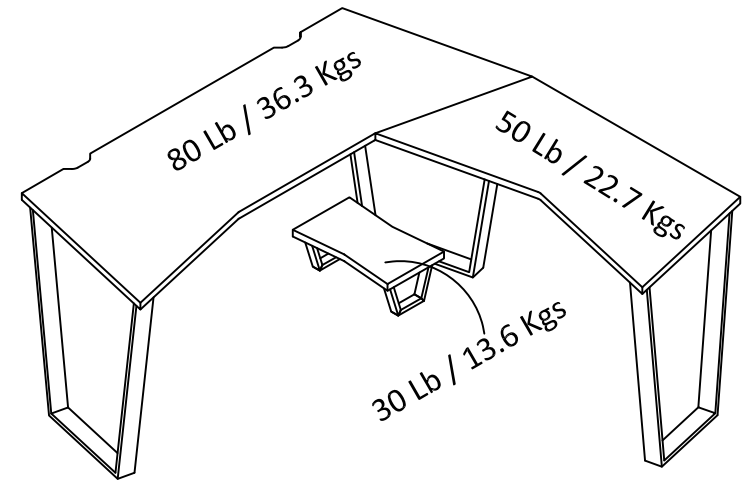

# 3068872COM -Genesis L Desk with CPU Stand Cosmo Black Paint / Gunmetal

Wood Breakdown:  
MDF 75%, PB .%

Total storage: ---cubic feet

Overall Product Size:

66" W × 66" D × 30" H

167.6cm W × 167.6cm D × 76.2cm H

Maximum Weight Capacities  
Unit Weight: 97.24 lbs. (44.2kg)